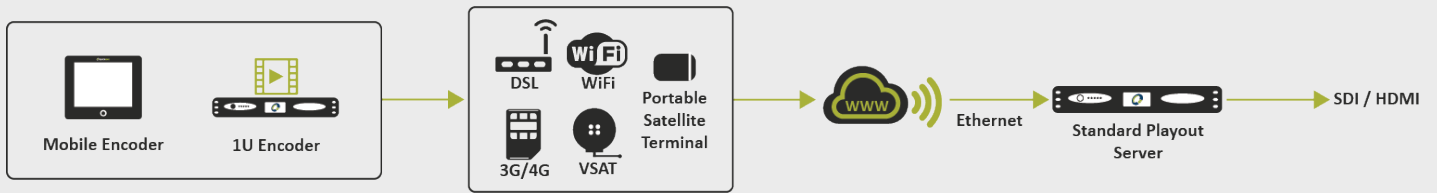

Content output: The Live Receiver software will allow the remote operator to select the required feed for output to SDI, NDI or RTMP

Social media: Supports live upstreaming to social media and other live RTMP streaming applications

Manage and control: Full management and control of content using the Live Receiver Software

FEC and stream re-transmissions: Full control of bonded streams to ensure the highest quality received

Maximum performance decoding solution