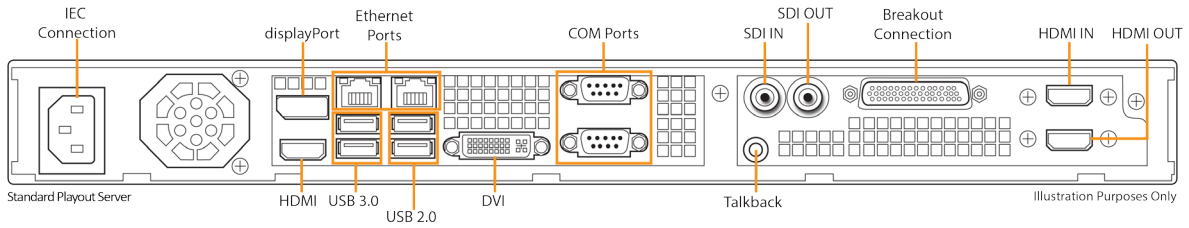

Content output: The Live Receiver software will allow the remote operator to select the required feed for output to SDI, NDI or RTMP

Social media: Supports live upstreaming to social media and other live RTMP streaming applications

Manage and control: Full management and control of content using the Live Receiver Software

FEC and stream re-transmissions: Full control of bonded streams to ensure the highest quality received

Maximum performance decoding solution

	Standard Play-out Server - SDI only	Standard Payout Server	Standard Duo Payout Server	Standard Quad Payout Server	Enterprise Payout Server	Enterprise Quad 2 Play-out Server
Multiple SD/HD incoming streams	1	1	2	4	1	4
10-bit SD/HD-SDI Video and SDI Embedded Audio Output	1	1	2	4	1	4
HDMI Video and Audio Output		1			1	
Analog Video Output		1			1	4*
AES/EBU Audio Output		1			1	4*
Talkback- 3.5mm jack	✓	✓	✓	✓		
Talkback - Balanced XLR input					✓	✓
NDI™ Video over IP Dante/Livewire+ AES67 Audio over IP Support (Additional software)	✓	✓	✓	✓	✓	✓
Genlock/Sync Reference Input	✓	✓	✓	✓	✓	✓
High Availability - Redundant hardware, server monitoring and alert system					✓	✓
Hardware Unit Height	1U	1U	1U	1U	2U	2U
Size: 480mm (W) x 44mm (H) x 250mm (D) Weight: 4.2 Kg	✓	✓	✓	✓		
Size: 480mm (W) x 88mm (H) x 570mm (D) Weight: 15.7 Kg					✓	✓